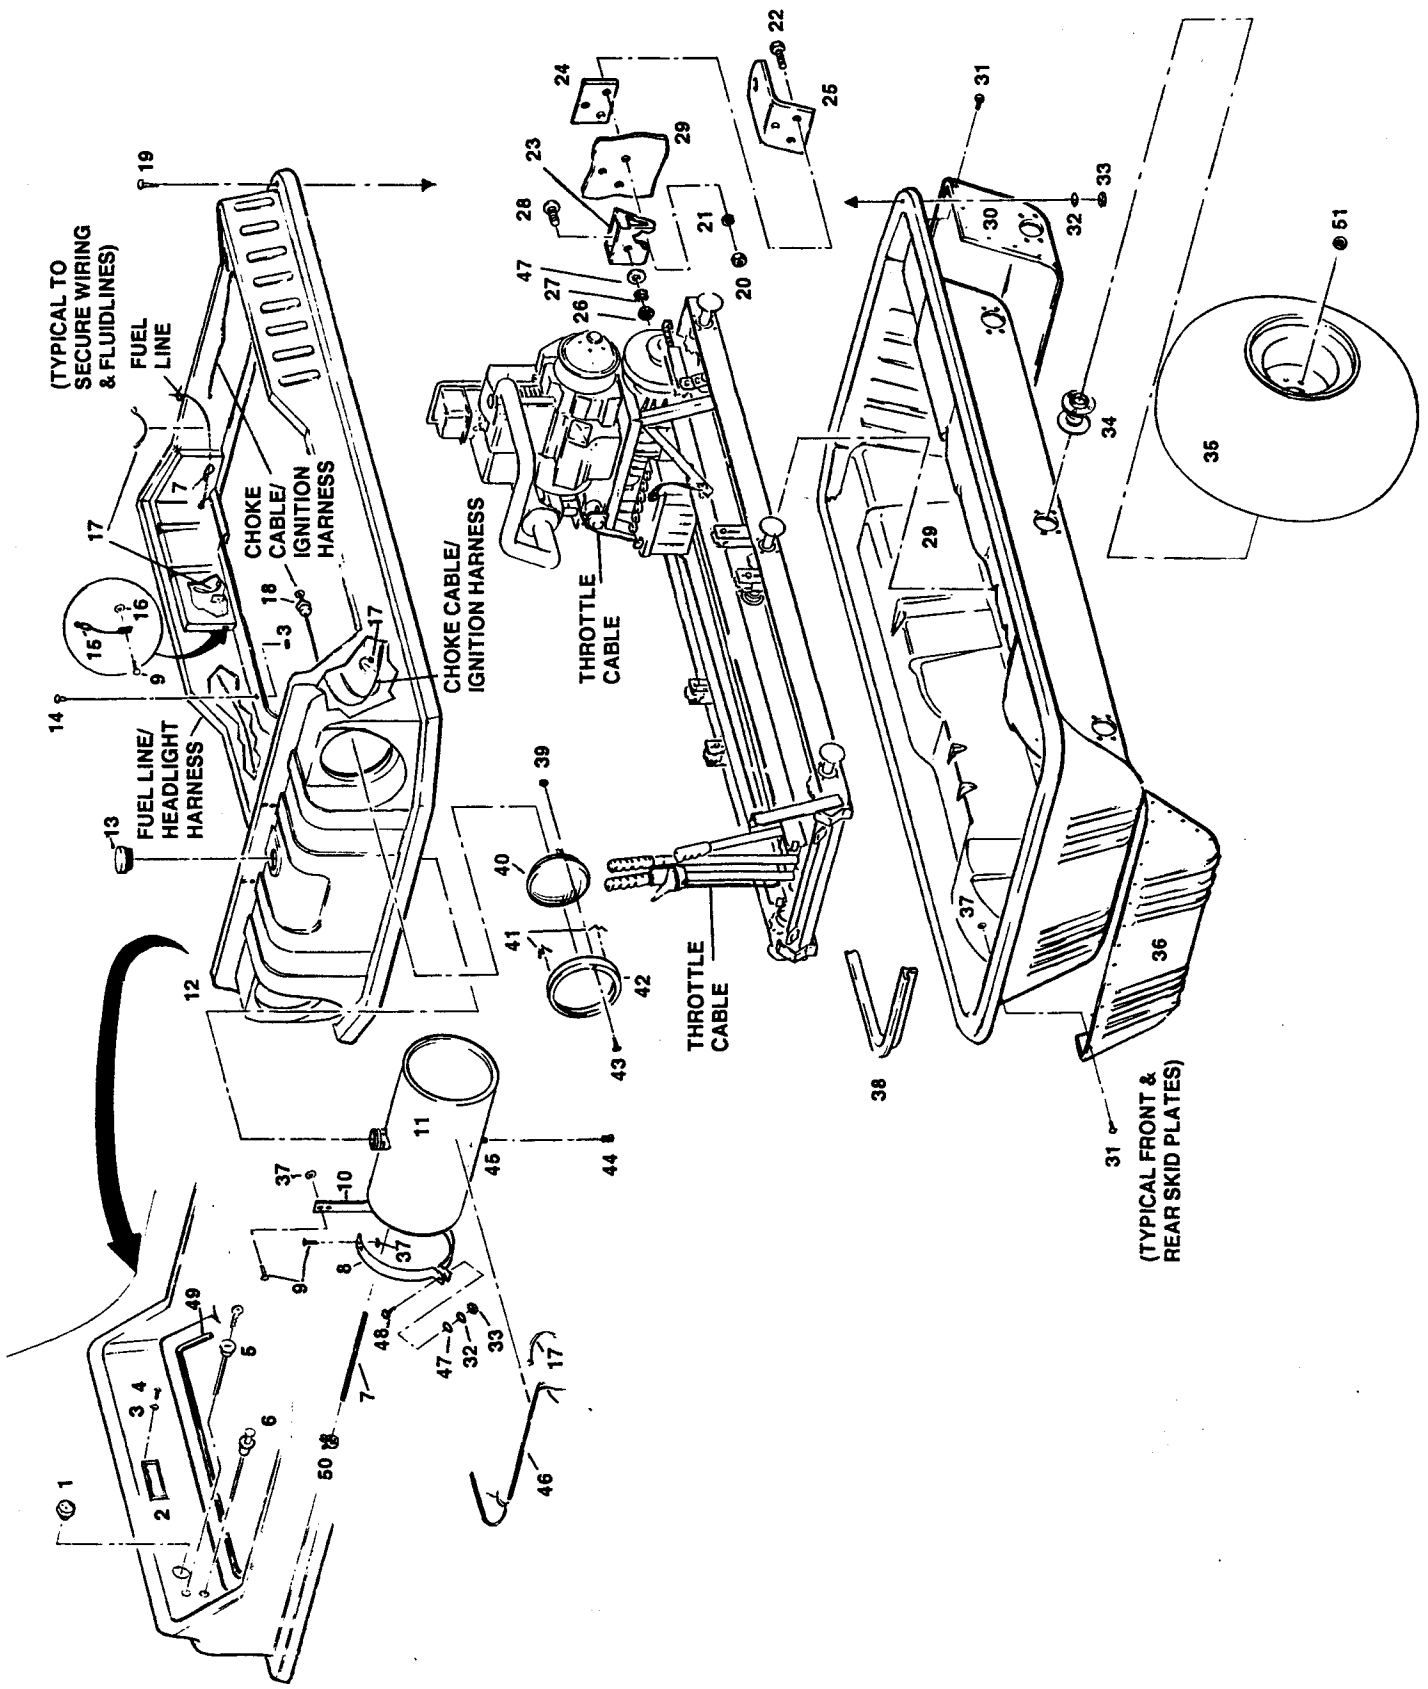

## Body Group

Item No.	Part No.	Description	Qty.
1	20093A	Ammeter	1
2	013009	Serial Plate	1
3	10076A	Washer, #8	4
4	15086A	Rivet, AD 66 ABS	A/R
5	011004	Ignition Switch	1
6	15039A	Choke Cable	1
7	01019A	Fuel Line	1
8	012002	Front Fuel Tank Strap	2
9	15086A	Rivet, AD 66 ABS	A/R
10	012003	Rear Fuel Tank Strap	2
11	012001	Fuel Tank	1
12	013002	Upper Body	1
13	15058A	Fuel Cap	1
14	15293A	Rivet, AD 612 BSLF	A/R
15	013014	Rubber Hold Down	4
16	15095A	Ty Wrap Base	A/R
17	15104A	Ty Wrap	A/R
18	15039A	Choke Cable	1
19	10172A	Carriage Bolt, 1/4NC x 1-1/4	A/R
20	10003A	Nut, 3/8NC	A/R
21	10009A	Lockwasher, 3/8	A/R
22	10022A	Bolt, 3/8 NC x 1	A/R
23	015020	Inner Trailer Hitch	1
24	01014A	Trailer Hitch Gasket	1
25	015021	Outer Trailer Hitch	1
26	10141A	Nut, 1/2NC	A/R
27	10126A	Lockwasher, 1/2	A/R
28	10140A	Carriage Bolt, 1/2 NC x 1-1/4	1
29	013001	Lower Body	1
30	013020	Rear Skid Plate	1
31	15291A	Rivet, AD 68 H	A/R
32	10007A	Lockwasher, 1/4	A/R
33	10001A	Nut, 1/4 NC	A/R
34	015029	Bearing Flange with Grease Fitting	6
35	015503	LH Goodyear Rawhide Tire	3
	015504	RH Goodyear Rawhide Tire	3
36	013021	Front Skid Plate	1
37	10076A	Washer #8	A/R
38	013022	Body Seal	1
39	10059A	Nut, 10/32 Elastic Stop	4
40	011006	Headlight	2
41	011009	Headlight Retaining Clips	6
42	011007	Headlight Mounting Ring	2
43	10137A	Screw, 10 x 1	4
44	15193A	Fuel Tank Drain Plug	1
45	012001	Fuel Tank	1
46	011010	Headlight Harness	1
47	10013A	Washer, 1/4	2
48	10018A	Bolt, 1/4 NC x 1	A/R
49	013018	Trim Strip	1
50	21088A	Fuel Line Clamp	A/R
51	015017	Lug Nut, 7/16NF	30