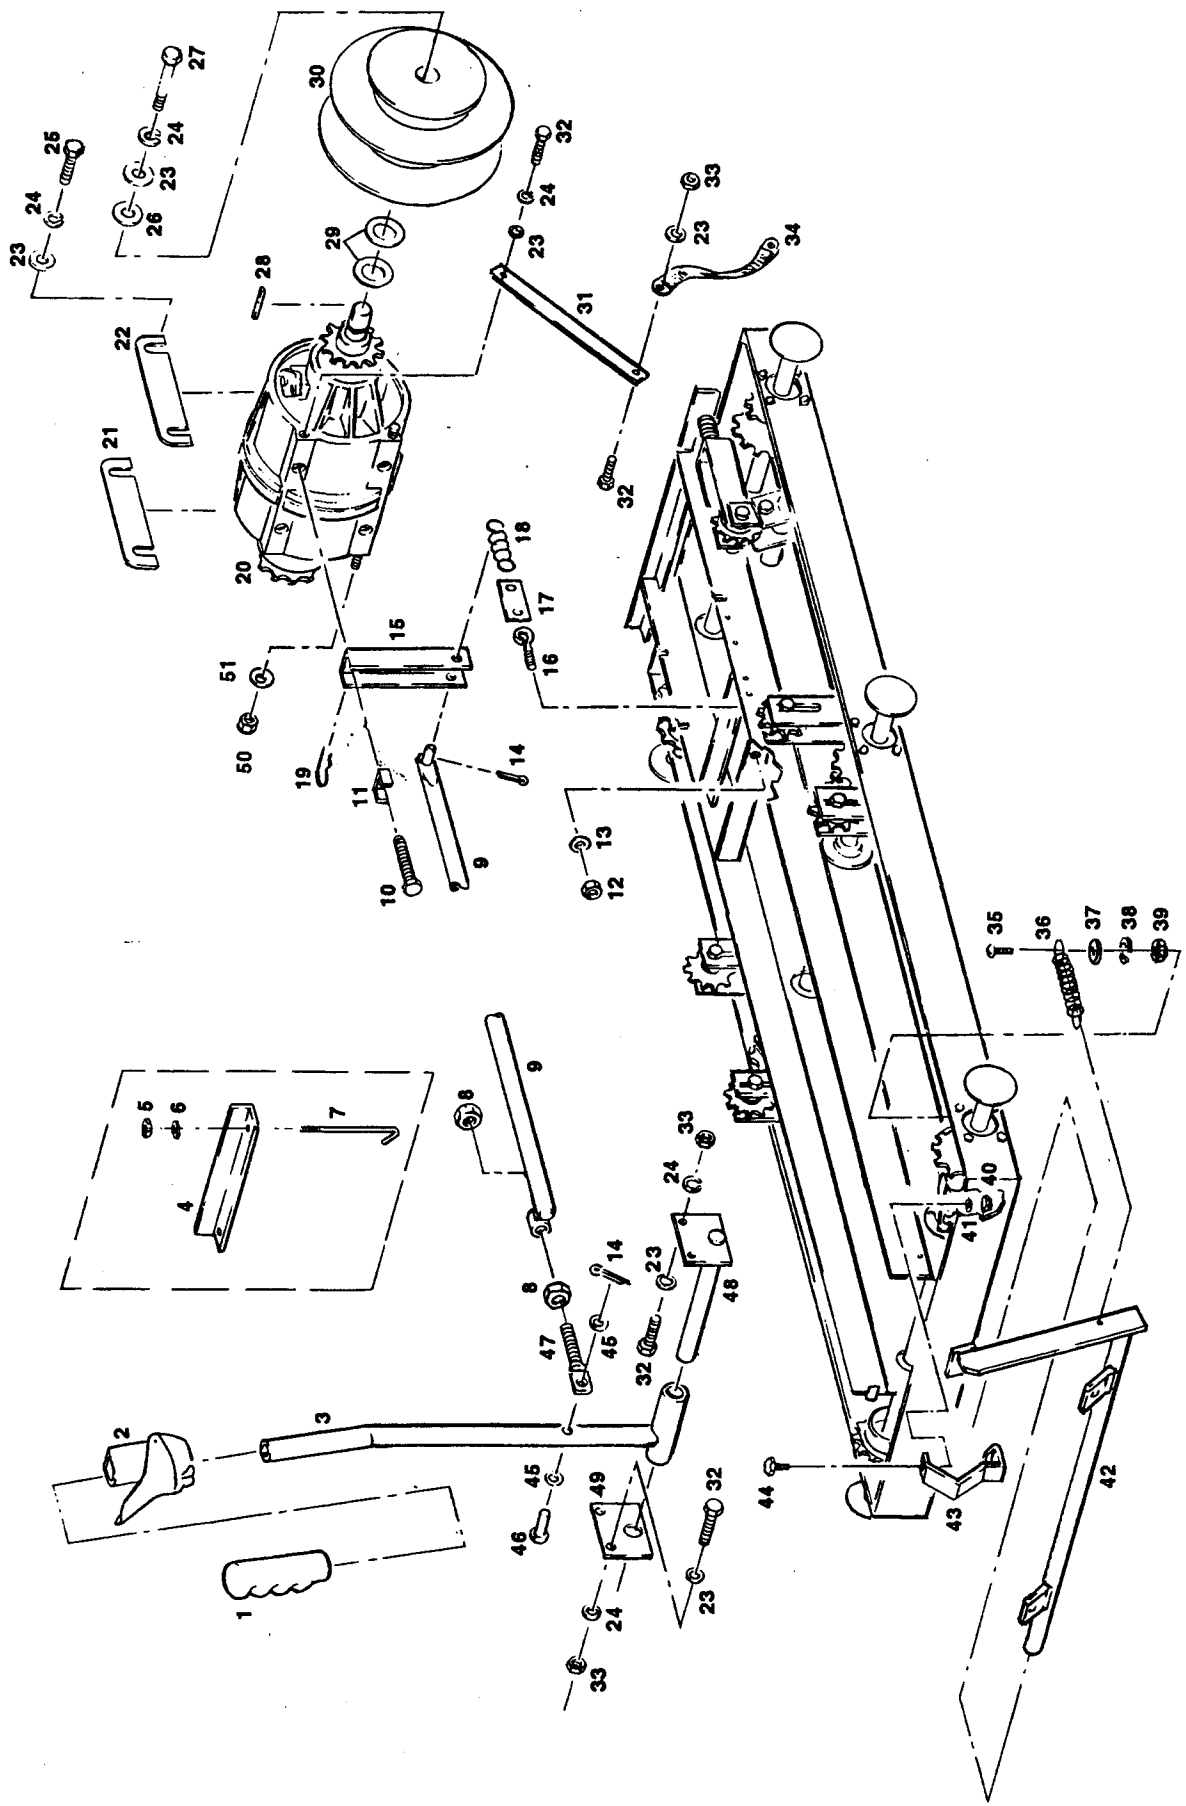

MAX IV

Shift Group

Item No.	Part No.	Description	Qty.
1	10147A	Cotter Pin, 1/8 x 1-1/2	6
2	21013A	Hand Grip	3
3	018502	Shift Lever Assembly	1
4	018010	Shift Rod Clevis	1
5	018025	Clevis Pin, 3/8 x 1-1/8	1
6	018503	Shift Rod Assembly	1
7	10022A	Bolt, 3/8NC x 1	A/R
8	10003A	Nut, 3/8NC	A/R
9	10009A	Lockwasher, 3/8	A/R
10	018501	Shift Shaft Assembly	1
11	018004	Grommet, 3/8 x 1-3/4	2
12	15065A	Cotter Pin, 1/8 x 1	A/R
13	10041A	Washer, 3/8 x 1-1/2 OD	4
14	018003	Shift Rod Adjustor	2
15	10013A	Washer, 1/4	A/R
16	018504	Shift Rod Connector	2
17	018017	Clevis Pin, 1/4 x 1-1/8	2
18	15034A	Cotter Pin, 3/32 x 3/4	2