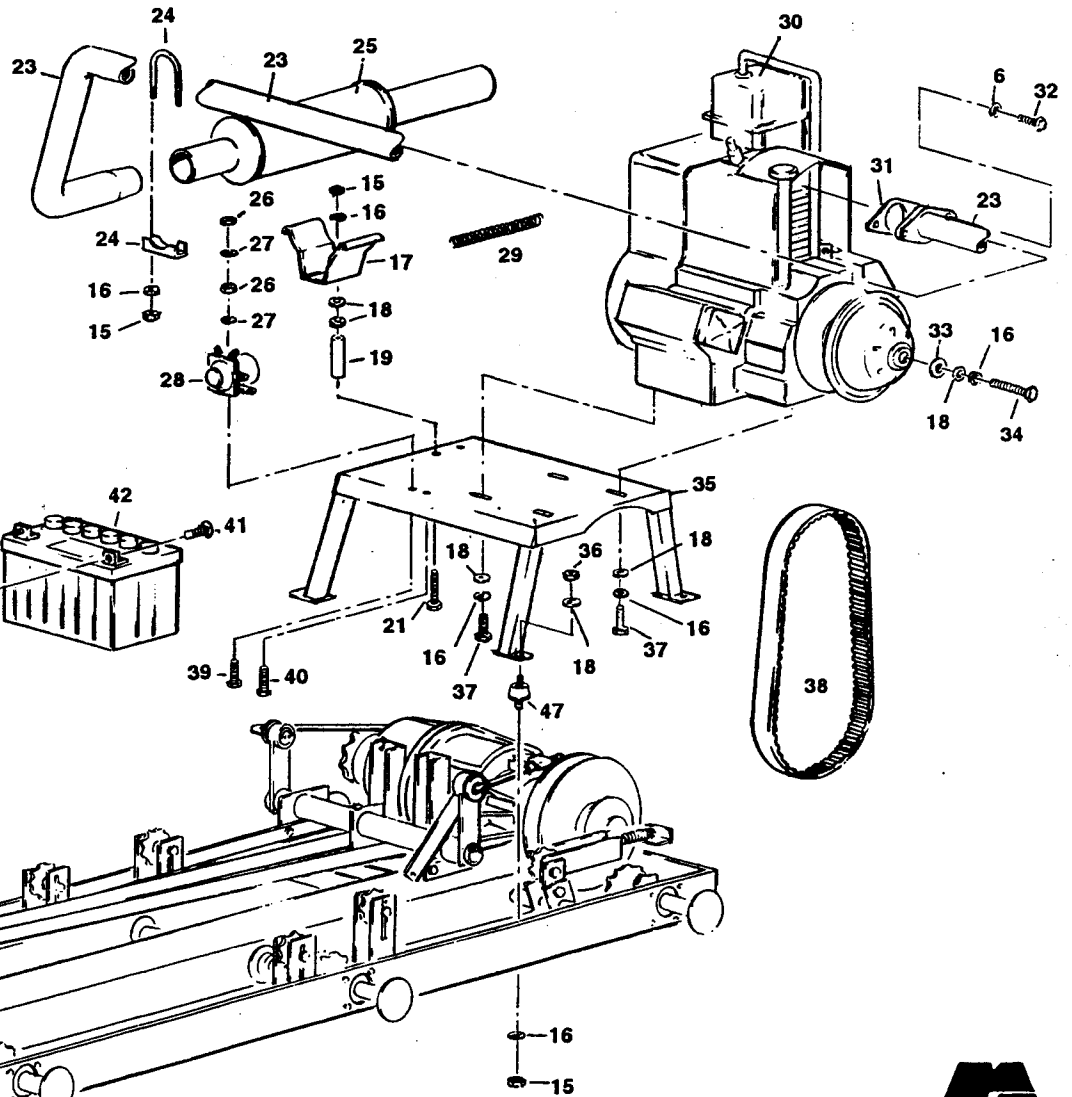

MAX IV

Body Group

Item No.	Part No.	Description	Qty.
1	20093A	Ammeter	1
2	013009	Serial Plate	1
3	10076A	Washer, #8	4
4	15086A	Rivet, AD 66 ABS	A/R
5	011004	Ignition Switch	1
6	15039A	Choke Cable	1
7	01019A	Fuel Line	1
8	012002	Front Fuel Tank Strap	2
9	15086A	Rivet, AD 66 ABS	A/R
10	012003	Rear Fuel Tank Strap	2
11	012001	Fuel Tank	1
12	013002	Upper Body	1
13	15058A	Fuel Cap	1
14	15293A	Rivet, AD 612 BSLF	A/R
15	013014	Rubber Hold Down	4
16	15095A	Ty Wrap Base	A/R
17	15104A	Ty Wrap	A/R
18	15039A	Choke Cable	1
19	10172A	Carriage Bolt, 1/4NC x 1-1/4	A/R
20	10003A	Nut, 3/8NC	A/R
21	10009A	Lockwasher, 3/8	A/R
22	10022A	Bolt, 3/8 NC x 1	A/R
23	015020	Inner Trailer Hitch	1
24	01014A	Trailer Hitch Gasket	1
25	015021	Outer Trailer Hitch	1
26	10141A	Nut, 1/2NC	A/R
27	10126A	Lockwasher, 1/2	A/R
28	10140A	Carriage Bolt, 1/2 NC x 1-1/4	1
29	013001	Lower Body	1
30	013020	Rear Skid Plate	1
31	15291A	Rivet, AD 68 H	A/R
32	10007A	Lockwasher, 1/4	A/R
33	10001A	Nut, 1/4 NC	A/R
34	015029	Bearing Flange with Grease Fitting	6
35	015503	LH Goodyear Rawhide Tire	3
	015504	RH Goodyear Rawhide Tire	3
36	013021	Front Skid Plate	1
37	10076A	Washer #8	A/R
38	013022	Body Seal	1
39	10059A	Nut, 10/32 Elastic Stop	4
40	011006	Headlight	2
41	011009	Headlight Retaining Clips	6
42	011007	Headlight Mounting Ring	2
43	10137A	Screw, 10 x 1	4
44	15193A	Fuel Tank Drain Plug	1
45	012001	Fuel Tank	1
46	011010	Headlight Harness	1
47	10013A	Washer, 1/4	2
48	10018A	Bolt, 1/4 NC x 1	A/R
49	013018	Trim Strip	1
50	21088A	Fuel Line Clamp	A/R
51	015017	Lug Nut, 7/16NF	30