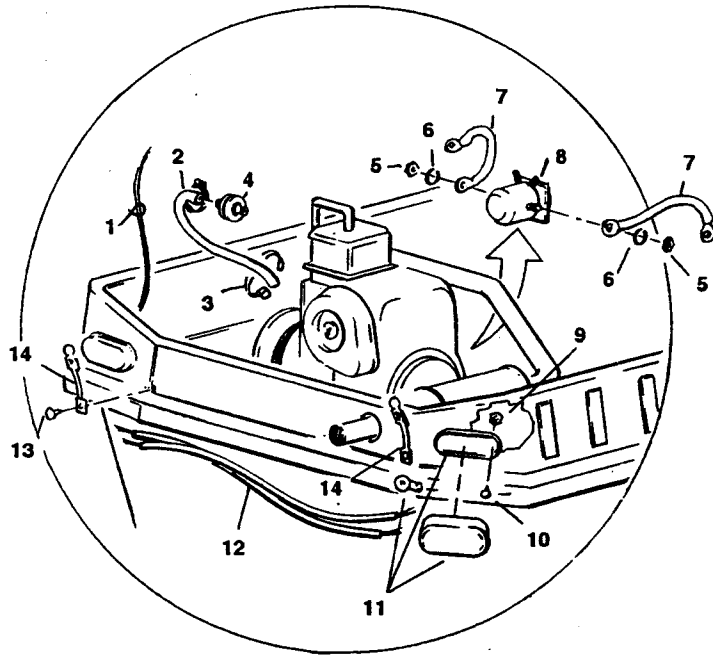

MAX IV

Body Group

Item No.	Part No.	Description	Qty.
1	20093A	Ammeter	1
2	013009	Serial Plate	1
3	10076A	Washer, #8	4
4	15086A	Rivet, AD 66 ABS	A/R
5	011004	Ignition Switch	1
6	15039A	Choke Cable	1
7	01019A	Fuel Line	1
8	012002	Front Fuel Tank Strap	2
9	15086A	Rivet, AD 66 ABS	A/R
10	012003	Rear Fuel Tank Strap	2
11	012001	Fuel Tank	1
12	013002	Upper Body	1
13	15058A	Fuel Cap	1
14	15293A	Rivet, AD 612 BSLF	A/R
15	013014	Rubber Hold Down	4
16	15095A	Ty Wrap Base	A/R
17	15104A	Ty Wrap	A/R
18	15039A	Choke Cable	1
19	10172A	Carriage Bolt, 1/4NC x 1-1/4	A/R
20	10003A	Nut, 3/8NC	A/R
21	10009A	Lockwasher, 3/8	A/R
22	10022A	Bolt, 3/8 NC x 1	A/R
23	015020	Inner Trailer Hitch	1
24	01014A	Trailer Hitch Gasket	1
25	015021	Outer Trailer Hitch	1
26	10141A	Nut, 1/2NC	A/R
27	10126A	Lockwasher, 1/2	A/R
28	10140A	Carriage Bolt, 1/2 NC x 1-1/4	1
29	013001	Lower Body	1
30	013020	Rear Skid Plate	1
31	15291A	Rivet, AD 68 H	A/R
32	10007A	Lockwasher, 1/4	A/R
33	10001A	Nut, 1/4 NC	A/R
34	015029	Bearing Flange with Grease Fitting	6
35	015503	LH Goodyear Rawhide Tire	3
	015504	RH Goodyear Rawhide Tire	3
36	013021	Front Skid Plate	1
37	10076A	Washer #8	A/R
38	013022	Body Seal	1
39	10059A	Nut, 10/32 Elastic Stop	4
40	011006	Headlight	2
41	011009	Headlight Retaining Clips	6
42	011007	Headlight Mounting Ring	2
43	10137A	Screw, 10 x 1	4
44	15193A	Fuel Tank Drain Plug	1
45	012001	Fuel Tank	1
46	011010	Headlight Harness	1
47	10013A	Washer, 1/4	2
48	10018A	Bolt, 1/4 NC x 1	A/R
49	013018	Trim Strip	1
50	21088A	Fuel Line Clamp	A/R
51	015017	Lug Nut, 7/16NF	30