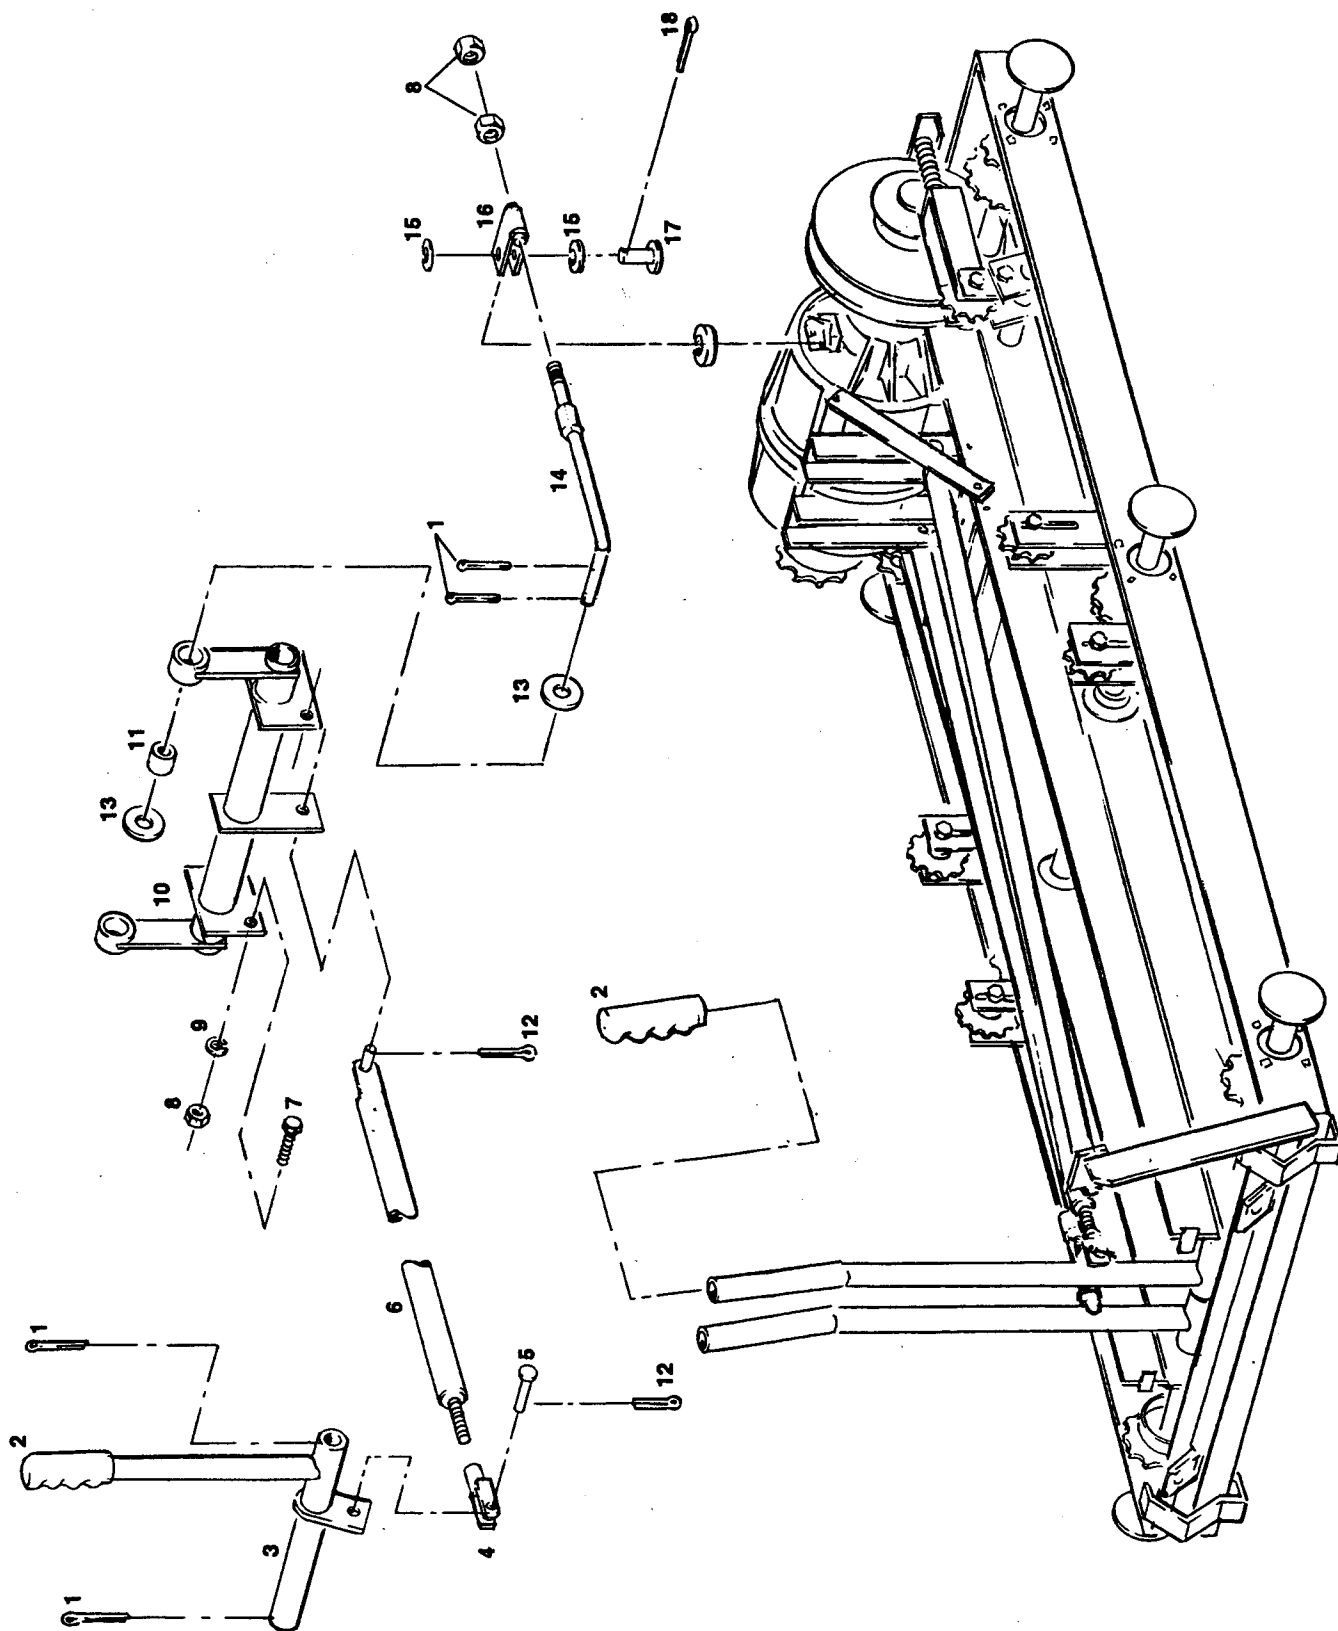

MAX IV

Motor & Electrical Group

Item No.	Part No.	Description	Qty.
1	15039A	Choke Cable	1
2	01019A	Fuel Line	1
3	21088A	Fuel Line Clamp	A/R
4	15071A	Fuel Filter	1
5	10002A	Nut, 5/16NC	A/R
6	10008A	Lockwasher, 5/16	A/R
7	011026	Battery Cable	2
8	20026A	Solenoid	1
9	10059A	Nut, 10/32 Elastic Stop	4
10	10157A	Screw, 10/32 x 3/4	4
11	20083A	Taillight Assembly	2
12	011505C	Wiring Harness, Taillight	1
13	15293A	Rivet, AD 612 BSLF	4
14	013014	Rubber Hold Down	4
15	10003A	Nut 3/8,NC	A/R
16	10009A	Lockwasher, 3/8	A/R
17	017003	Muffler Saddle	1
18	10015A	Washer, 3/8	A/R
19	70451	Spacer, Muffler Saddle	2
20	016022	Mounting Plate, 18HP Only	1
21	10184A	Bolt, 3/4NC x 2	2
22	10022A	Bolt, 3/8NC x 1	A/R
23	017511	Exhaust Pipe	1
24	017018	Muffler Clamp	1
25	017017	Muffler	1
26	10004A	Nut, 1/4NC	A/R
27	10007A	Lockwasher, 1/4	A/R
28	20026A	Solenoid	1
29	017004	Muffler Holding Spring	1
30	016015A	Tecumseh Engine, 16HP	1
	016015B	Tecumseh Engine, 18HP	1
31	34102	Exhaust Gasket	1
32	10019A	Bolt, 5/16NC x 3/4	2
33	10052A	Washer, 1/2	1
34	10158A	Bolt, 3/8NF x 2-3/4	1
35	016502	Engine Mount	1
36	10071A	Locknut, 3/8NC	4
37	10022A	Bolt, 3/8NC x 1	A/R
38	018023	Drive Belt, 16 & 18HP	1
39	10018A	Bolt, 1/4NC x 1	A/R
40	10017A	Bolt, 1/4NC x 3/4	1
41	10018A	Bolt, 1/4NC x 1	A/R
42	20000A	Battery	1
43	20041A	Ground Strap	1
44	10013A	Washer, 1/4	A/R
45	10007A	Lockwasher, 1/4	A/R
46	10036A	Wingnut, 1/4NC	2
47	016009	Rubber Engine Mount	4