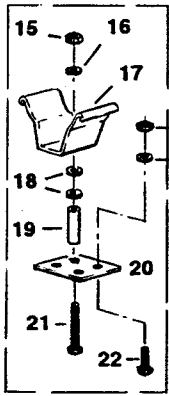

MAX IV

Body Group

Item No.	Part No.	Description	Qty.
1	20093A	Ammeter	1
2	013009	Serial Plate	1
3	10076A	Washer, #8	4
4	15086A	Rivet, AD 66 ABS	A/R
5	011004	Ignition Switch	1
6	15039A	Choke Cable	1
7	01019A	Fuel Line	1
8	012002	Front Fuel Tank Strap	2
9	15086A	Rivet, AD 66 ABS	A/R
10	012003	Rear Fuel Tank Strap	2
11	012001	Fuel Tank	1
12	013002	Upper Body	1
13	15058A	Fuel Cap	1
14	15293A	Rivet, AD 612 BSLF	A/R
15	013014	Rubber Hold Down	4
16	15095A	Ty Wrap Base	A/R
17	15104A	Ty Wrap	A/R
18	15039A	Choke Cable	1
19	10172A	Carriage Bolt, 1/4NC x 1-1/4	A/R
20	10003A	Nut, 3/8NC	A/R
21	10009A	Lockwasher, 3/8	A/R
22	10022A	Bolt, 3/8 NC x 1	A/R
23	015020	Inner Trailer Hitch	1
24	01014A	Trailer Hitch Gasket	1
25	015021	Outer Trailer Hitch	1
26	10141A	Nut, 1/2NC	A/R
27	10126A	Lockwasher, 1/2	A/R
28	10140A	Carriage Bolt, 1/2 NC x 1-1/4	1
29	013001	Lower Body	1
30	013020	Rear Skid Plate	1
31	15291A	Rivet, AD 68 H	A/R
32	10007A	Lockwasher, 1/4	A/R
33	10001A	Nut, 1/4 NC	A/R
34	015029	Bearing Flange with Grease Fitting	6
35	015503	LH Goodyear Rawhide Tire	3
	015504	RH Goodyear Rawhide Tire	3
36	013021	Front Skid Plate	1
37	10076A	Washer #8	A/R
38	013022	Body Seal	1
39	10059A	Nut, 10/32 Elastic Stop	4
40	011006	Headlight	2
41	011009	Headlight Retaining Clips	6
42	011007	Headlight Mounting Ring	2
43	10137A	Screw, 10 x 1	4
44	15193A	Fuel Tank Drain Plug	1
45	012001	Fuel Tank	1
46	011010	Headlight Harness	1
47	10013A	Washer, 1/4	2
48	10018A	Bolt, 1/4 NC x 1	A/R
49	013018	Trim Strip	1
50	21088A	Fuel Line Clamp	A/R
51	015017	Lug Nut, 7/16NF	30